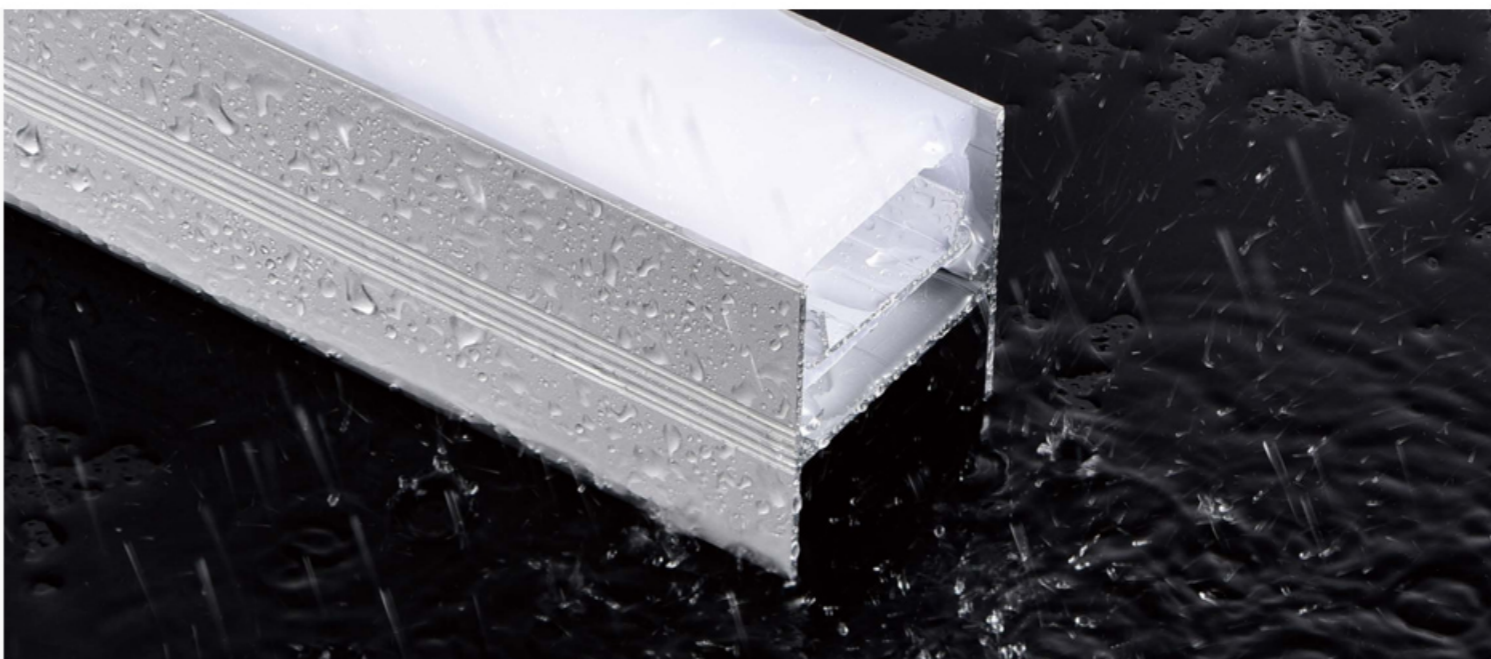

Subsscribe to our new products

We will send new product information to your mailbox as soon as possible

[subscribe now](#)

XILI SMART is committed to excellence and innovation

Our goal is to be a great brand in the field of linear lighting.the world and bring a new life style of lighting to more countries all over the world.

[+ Fand out more](#)

LED PROFILE

- surface-mounted series
- Recessed series
- Corner light series
- Cabinet and furniture series
- Three-sided light series
- Trimless Recessed series
- Skirting light series
- Black color series
- Stairs and inground light series
- Magnetic track light and Anti-glare series
- Office surface-mounted series
- Office Recessed series
- Suspended series
- Tri-proof light series

Light Strip

- RGB
- RGBCW

LED Power Supply

- Linear Lighting Drive
- switching power supply

Company & Service

- About us
- Quality
- Team
- Blog
- Download
- Sales support
- FAQs

Connect

Phone Hours:
8:00am - 6:00pm
Mon-Fri (UTC+8)

Local: +86-760-22382556
Mobi: +8613560662610

XILI SMART Lighting, Inc.
NO.5 21Building, Ruifeng international lights city
Guzhen, Zhongshan City